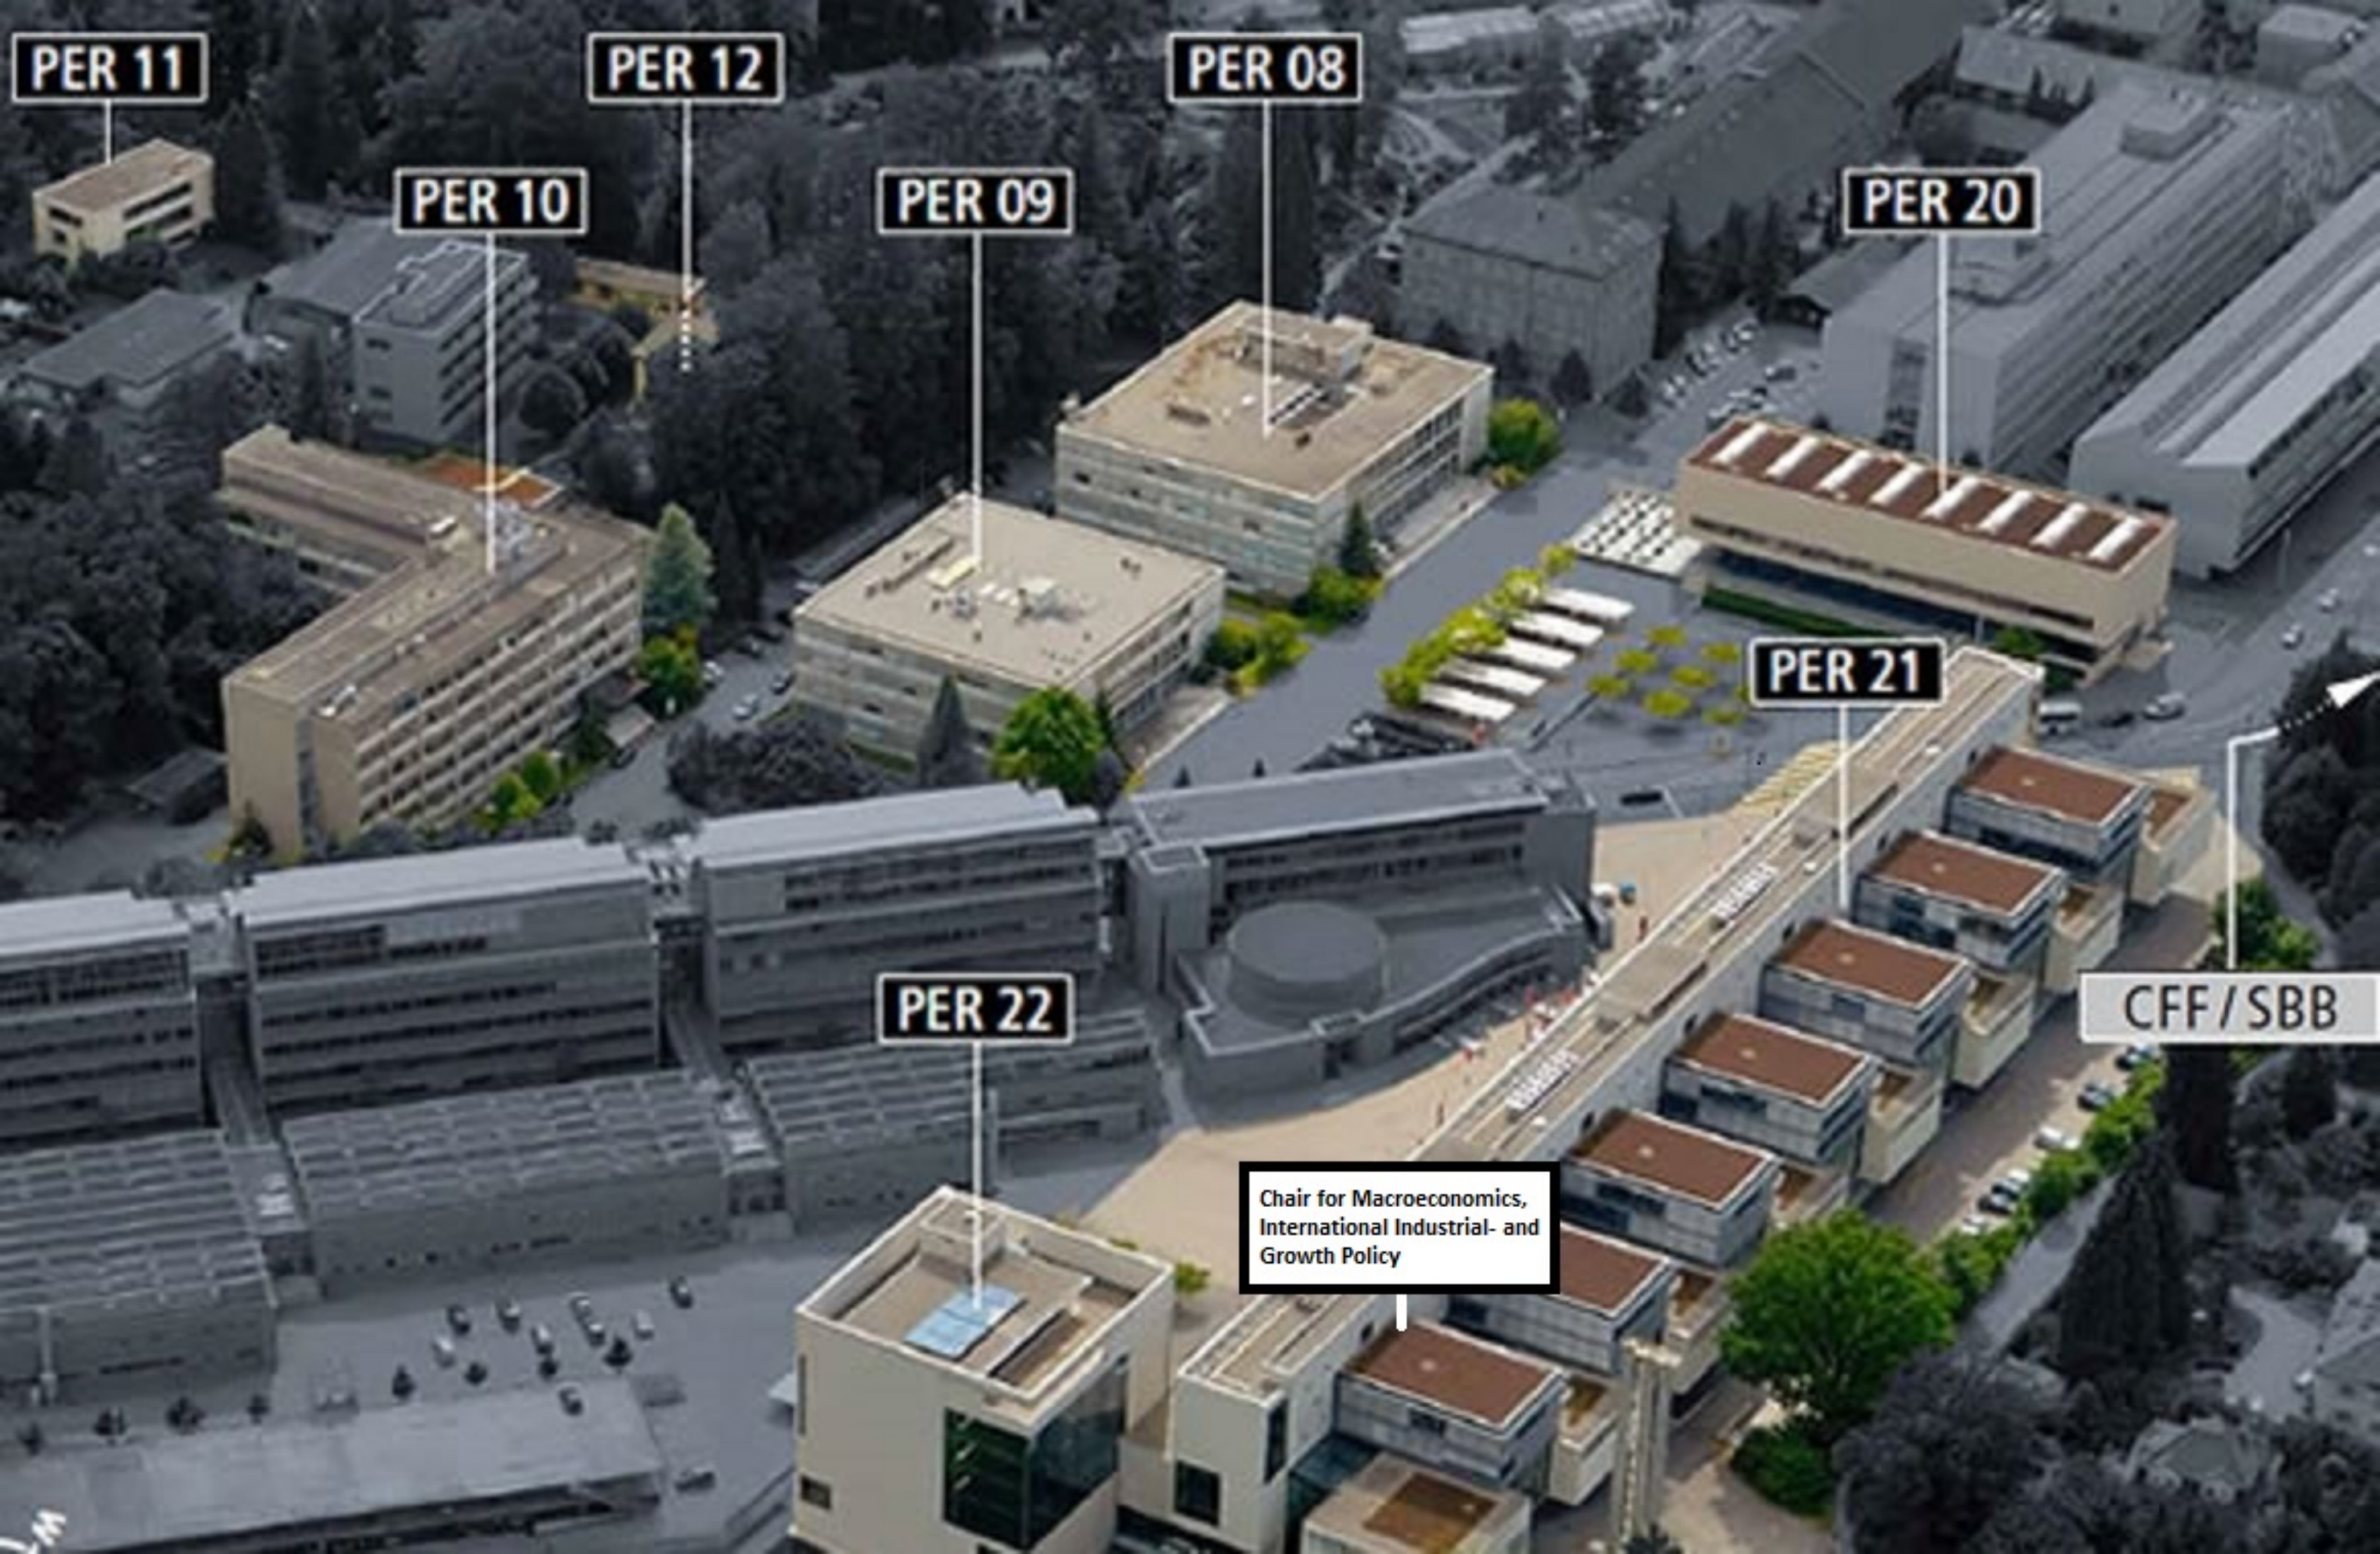

... on foot - Get out at the main train station. Keep right. Follow the "boulevard de Pérolles" for approx. 15 minutes.

... by car - Enter "boulevard de Pérolles 90" into your navigation system.

Arriving from the center of Fribourg, University is just next to the first roundabout at "boulevard de Pérolles". Pass the building "Hochschule für Wirtschaft und Architektur" next to the University and on the left of the main street. Next roundabout drive left and enter the car park.

IMPORTANT: Avoid to park your car in sector "A", only for employees.

Please use the 1st or 2nd floor.

PER 11

PER 12

PER 08

PER 10

PER 09

PER 20