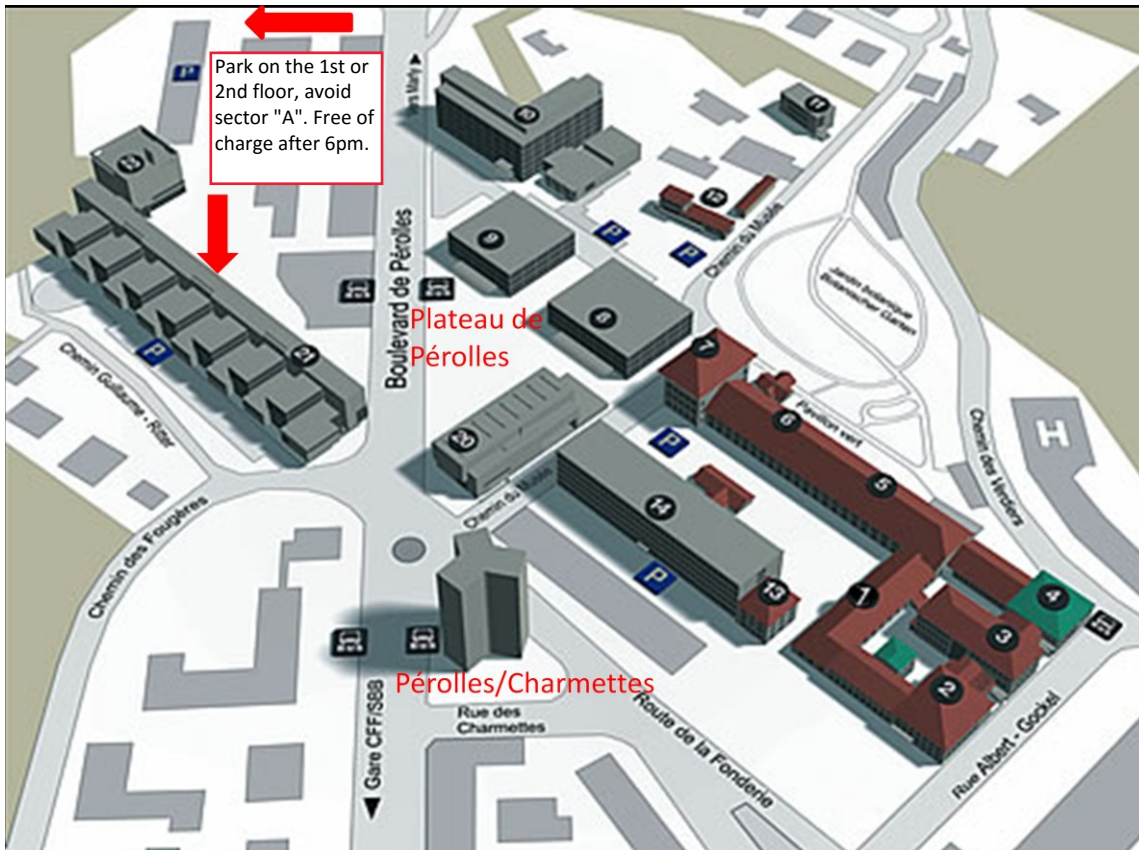

How to get here...

... by bus - Take bus number 1, 3 or 7 in front of the main train station.

- Bus Number 1 direction Marly, get off at Péroilles/Charmettes
- Bus Number 3 direction Péroilles/Charmettes, get off at Péroilles/Charmettes (terminal stop)
- Bus Number 7 direction Cliniques, get off at Péroilles/Charmettes
You'll need small change for the ticket machine.

... on foot - Get out at the main train station. Keep right. Follow the "boulevard de Pérolles" for approx. 15 minutes.

... by car - Enter "boulevard de Pérolles 90" into your navigation system.

Arriving from the center of Fribourg, University is just next to the first roundabout at "boulevard de Pérolles". Pass the building "Hochschule für Wirtschaft und Architektur" next to the University and on the left of the main street. Next roundabout drive left and enter the car park.

IMPORTANT: Avoid to park your car in sector "A", only for employees.

Please use the 1st or 2nd floor.

PER 11

PER 12

PER 08

PER 10

PER 09

PER 20